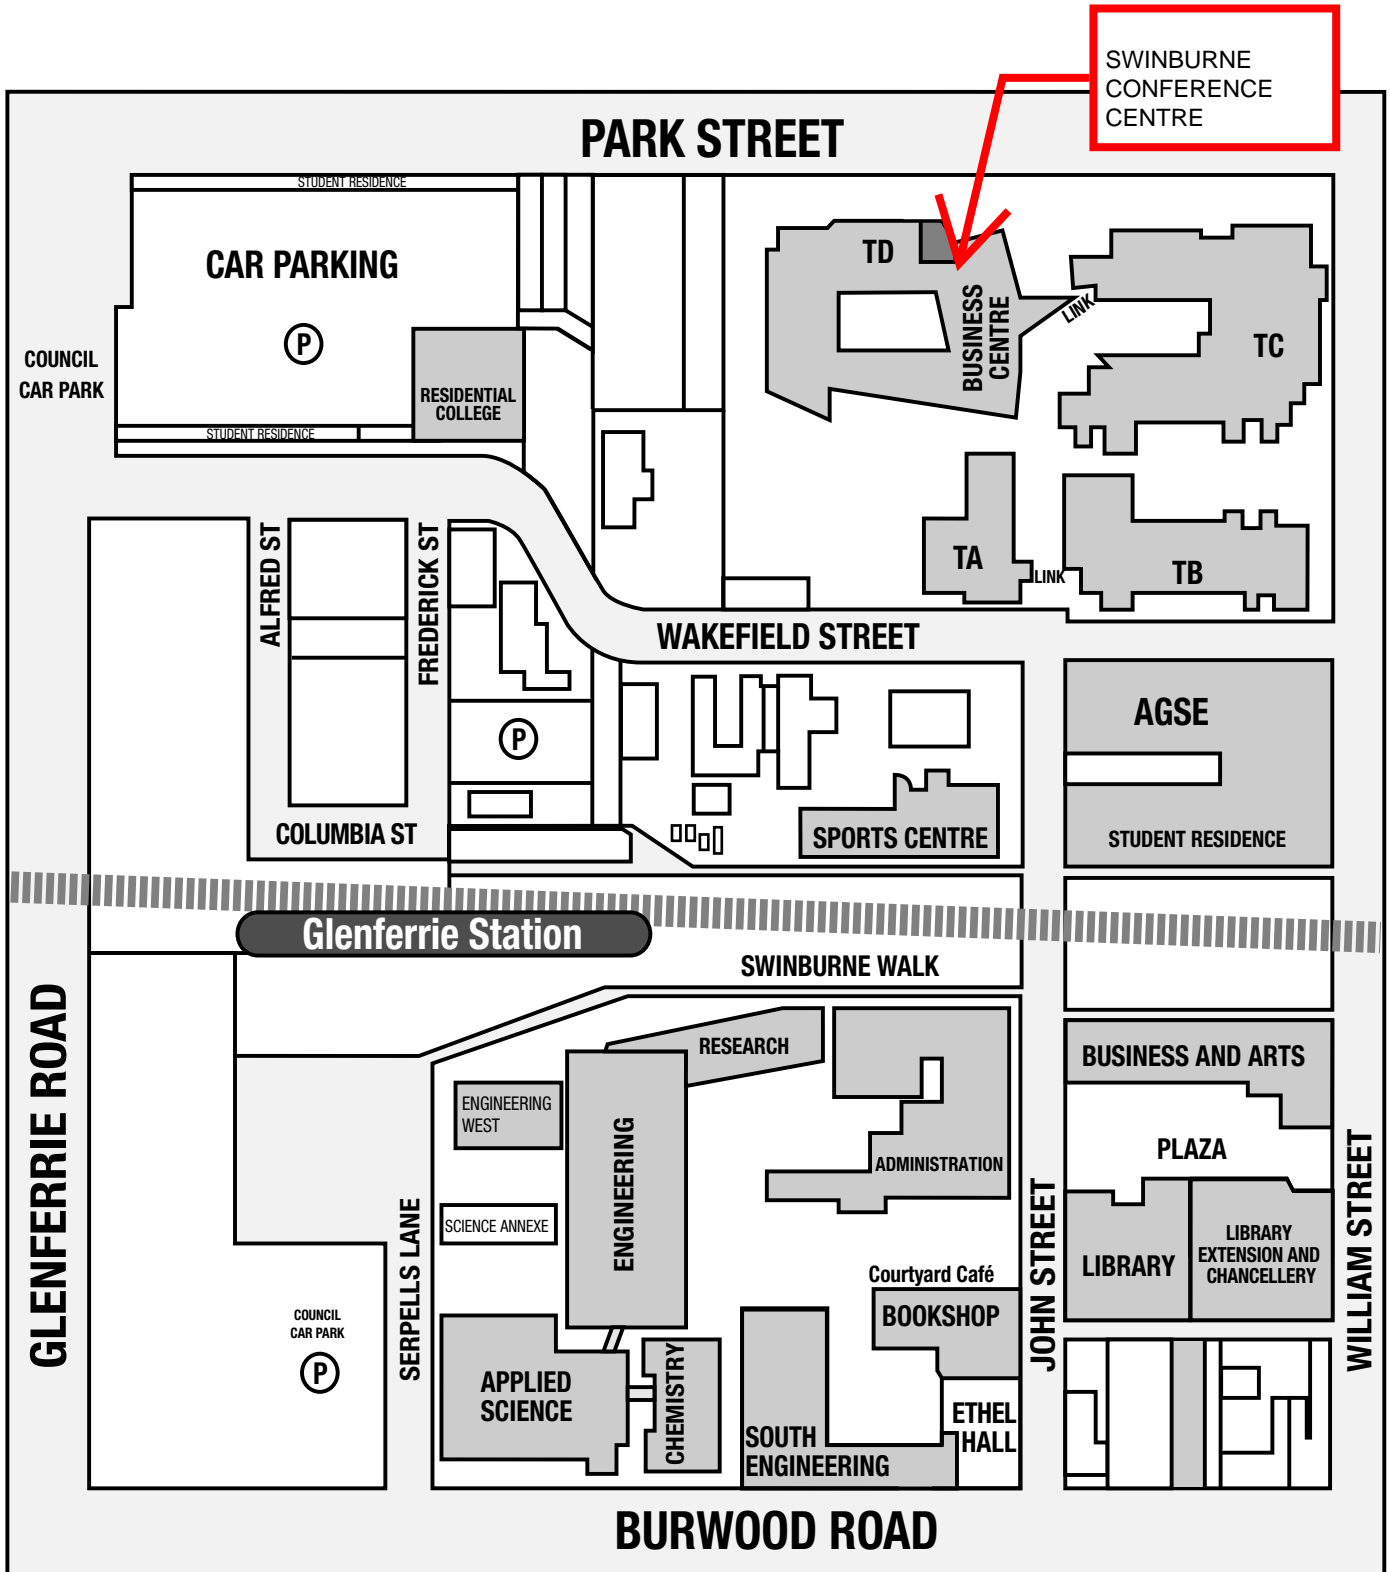

# Hawthorn campus

John Street Hawthorn 3122  
Melway reference 41E10

### FREE SHUTTLE BUS SERVICE

6.30 to 10.30pm (Daylight Savings 7.30 to 10.30pm)  
Meet at Cafeteria – Cnr John and Wakefield Streets.  
Travels within radius of Power Street, Burwood Road,  
Riversdale Road and Barkers Road